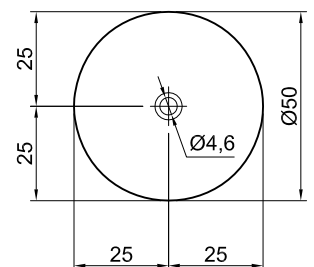

Article: AGO85

Material: Flumood

Overflow: NO

Gross weight: kg 19 ca.

Net weight: kg 17 ca.

Packing dimensions: cm 52 x 52 x 92

Description: Freestanding Flumood sink with floor drainage complete with open plug, siphon and flexible hose.