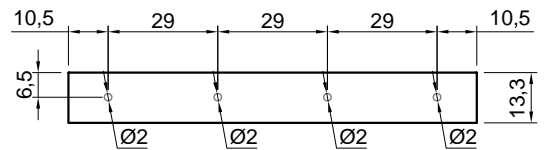

GRAFFIOMOOD

Articolo: GRAFFIOM108
Materiale: Flumood bianco / colorato
Troppopieno: NO
Peso lordo: kg 21 ca.
Peso netto: kg 19 ca.
Dimensione imballo: cm 113 x 55 x 18,5

Descrizione: Lavabo rettangolare sopra piano o da parete in Flumood completo di piletta con scarico libero e raccordo per sifone.

Article: GRAFFIOM108
Material: Flumood white / colored
Overflow: NO
Gross weight: kg 21 ca.
Net weight: kg 19 ca.
Packing dimensions: cm 113 x 55 x 18,5

Description: Rectangular top mount or wall mount white or colored Flumood sink complete with drain pipe fitting and open plug.