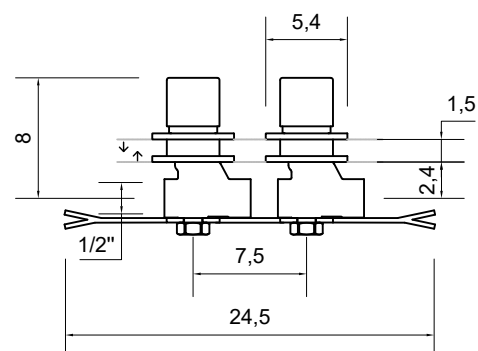

BITLIGHT

Articolo: BIT_REMO
Finitura: Cromo Lucido
Peso lordo: kg 1,350 ca.
Peso netto: kg 1,70 ca.

Descrizione: Gruppo valvola remoto termostattizzabile ad incasso con attacchi 1/2" F per impianto bitubo, per termoarredo versione ad acqua.

Article: BIT_REMO
Finish: Polished chrome
Gross weight: kg 1,350 ca.
Net weight: kg 1,70 ca.

Description: Remote valve to be encased with 1/2" F connectors for two-pipe system, for water version radiators.