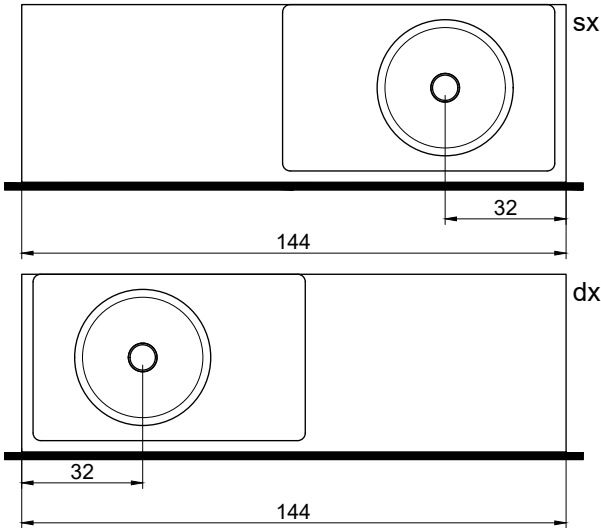

art.:50NE1444D
50NE14442D