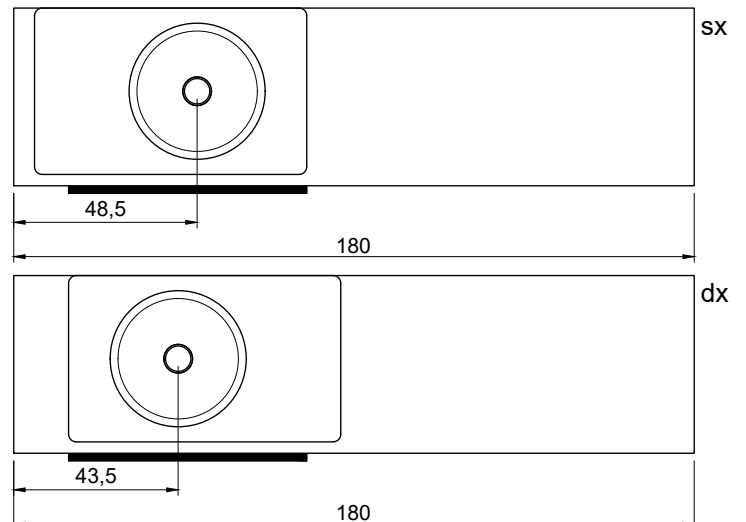

art.: **25NE180**
375NE180
50NE180