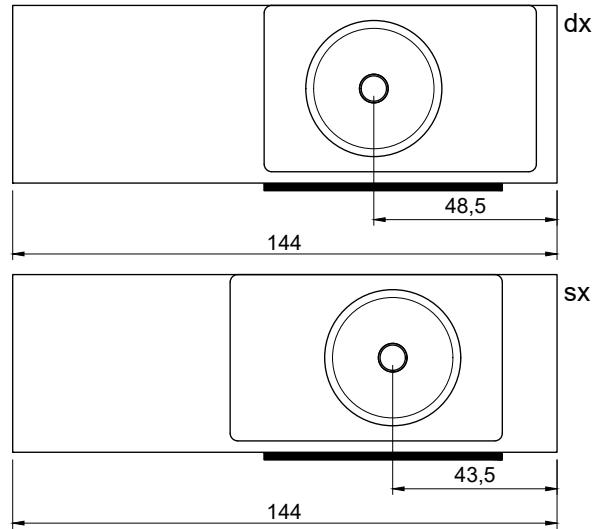

art.: **25NE144**
375NE144
50NE144