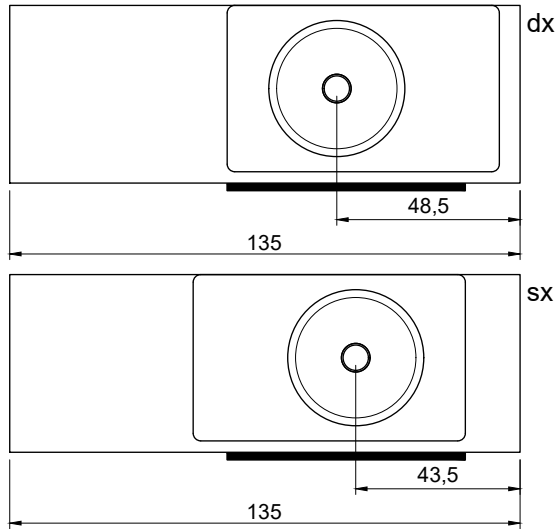

Compatibilità **CARPET-NEMESIS** / Compatibility **CARPET-NEMESIS**

art.: **25NE135**
375NE135
50NE135