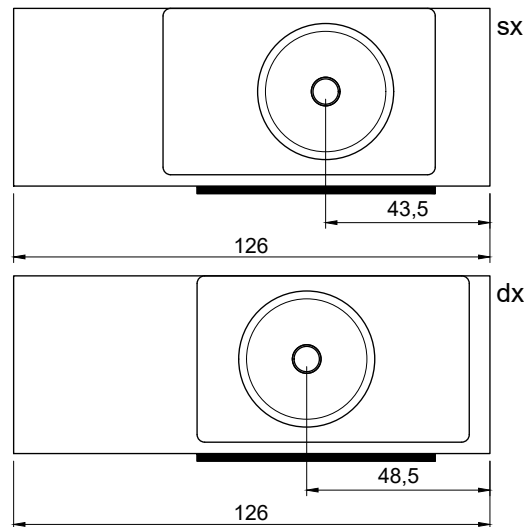

art.:25NE126
375NE126
50NE126