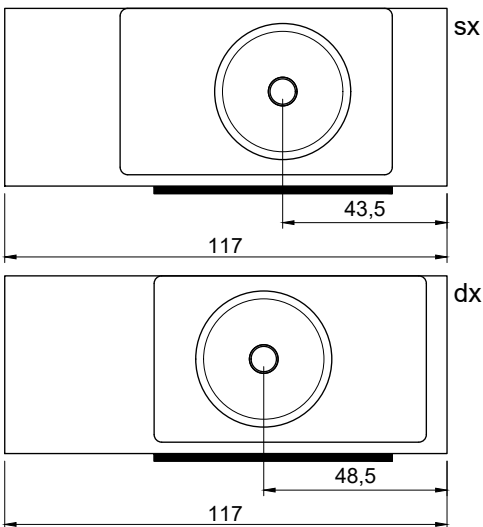

art.:25NE117
375NE117
50NE117