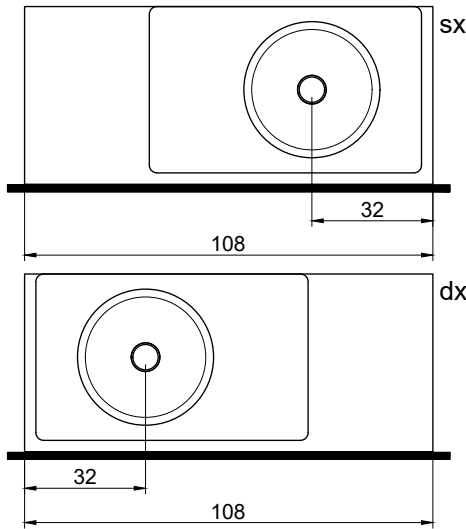

art.:50NE1083