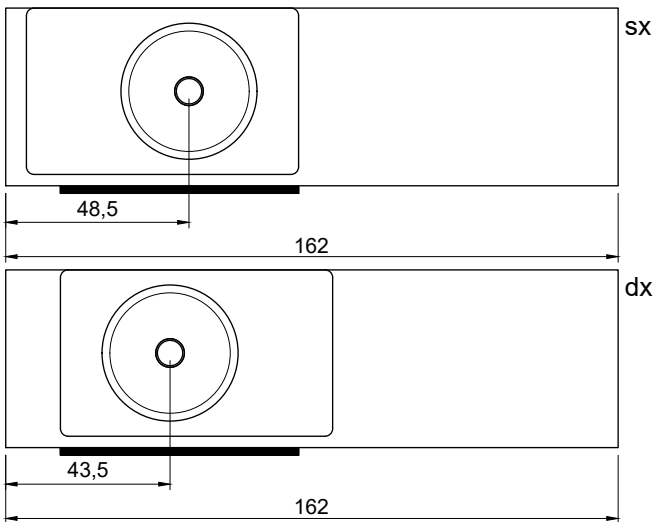

art.: **25NE162**
375NE162
50NE162