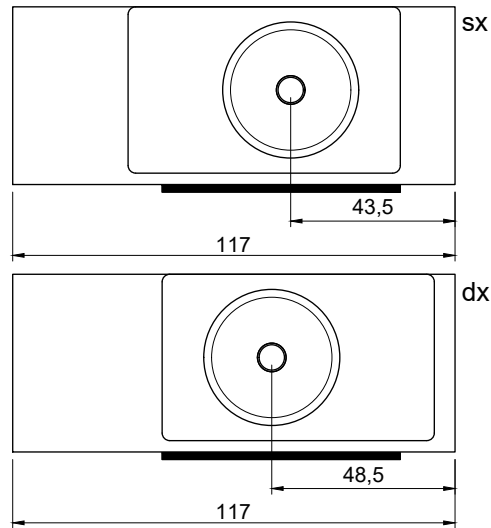

art.:25NE117
375NE117
50NE117