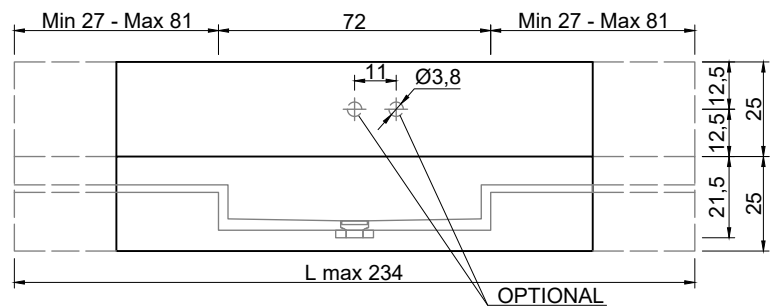

TOP CON ALZATA TOP WITH BACKSPLASH IN NICCHIA WITHIN WALLS

**Marmo
Marble**