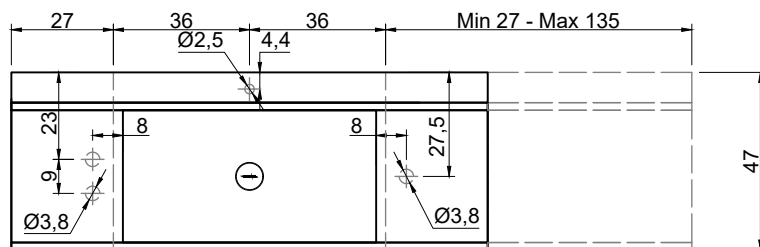

LAVABO DECENTRATO CON CANALE OFF CENTER SINK WITH CANAL IN NICCHIA WITHIN WALLS

= Alimentazione elettrica DC 12V
Power supply DC 12V

Versione sinistra - Left version

**Marmo
Marble**