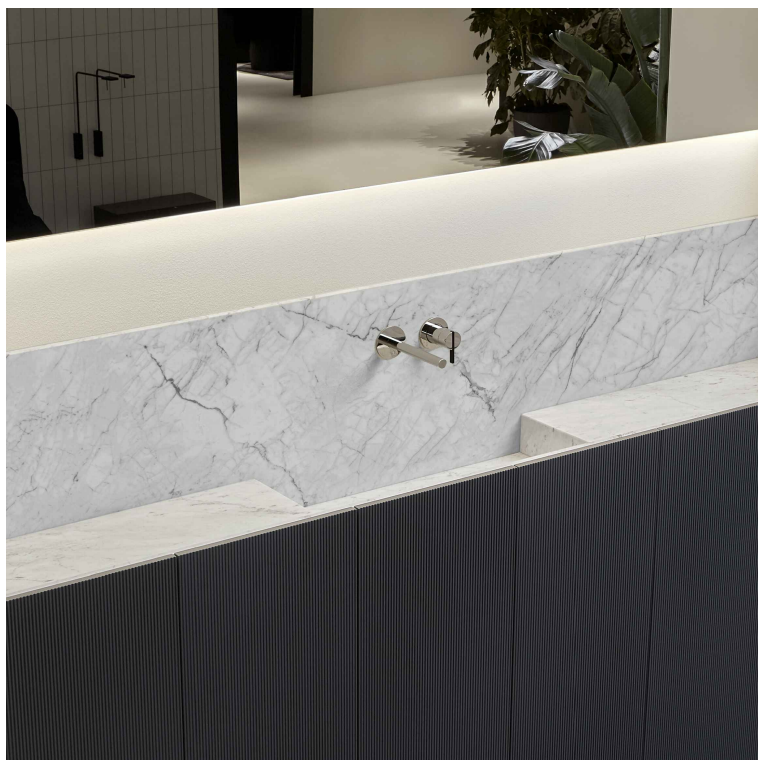

Automatic invisible Overflow
Valid only for the Moodlight version.
The drain opens automatically when the PRESET safety level is reached allowing the water to drain away.

Marmo
Marble

Moodlight
Moodlight

STREET Consolle STREET Furniture

Articolo: **STREET1047 prof. 47 + STREET4772 prof. 47**

Materiale: Marmo come da nostro campionario o Moodlight.

Troppopieno: NO

Descrizione: Top con lavabo integrato in Marmo o Moodlight, con sistema di scarico predisposto per sifone. La versione in Moodlight presenta il sistema di piletta con troppopieno invisibile.

Article: **STREET1047 prof. 47 + STREET4772 prof. 47**

Material: Marble as per our samples or Moodlight.

Overflow: NO

Description: Top with integrated sink in Marble or Moodlight, with drain prepared for siphon. The Moodlight version features the drain system with an invisible automatic overflow.