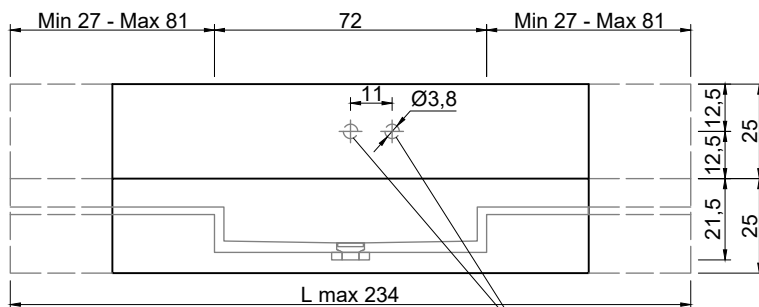

Marmo Marble