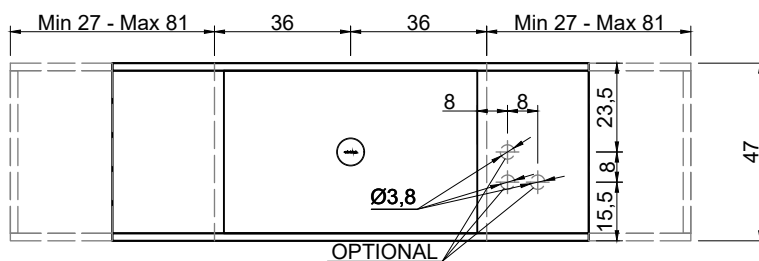

TOP CON ALZATA TOP WITH BACKSPLASH CON FIANCHI DI CHIUSURA WITH CLOSED SIDES

**Marmo
Marble**