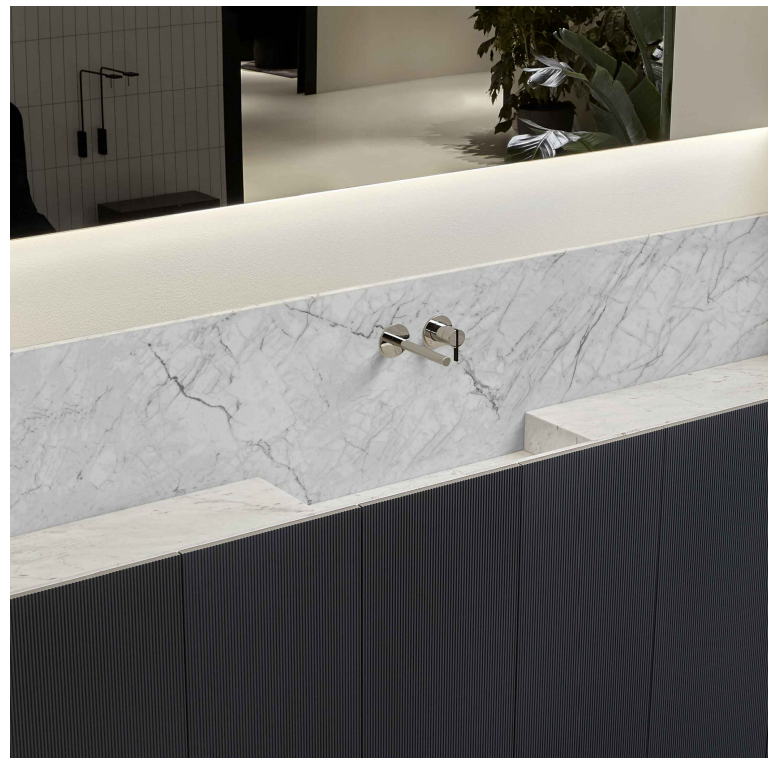

Automatic invisible Overflow

Valid only for the Moodlight version. The drain opens automatically when the PRESET safety level is reached allowing the water to drain away.

Marmo
Marble

Moodlight
Moodlight