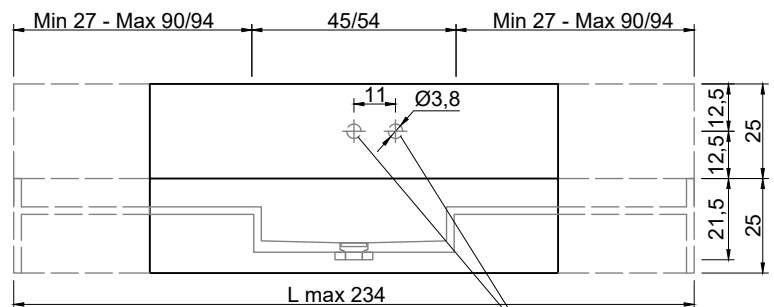

Automatic invisible Overflow

Valid only for the Moodlight version. The drain opens automatically when the PRESET safety level is reached allowing the water to drain away.

Marmo
Marble

Moodlight
Moodlight