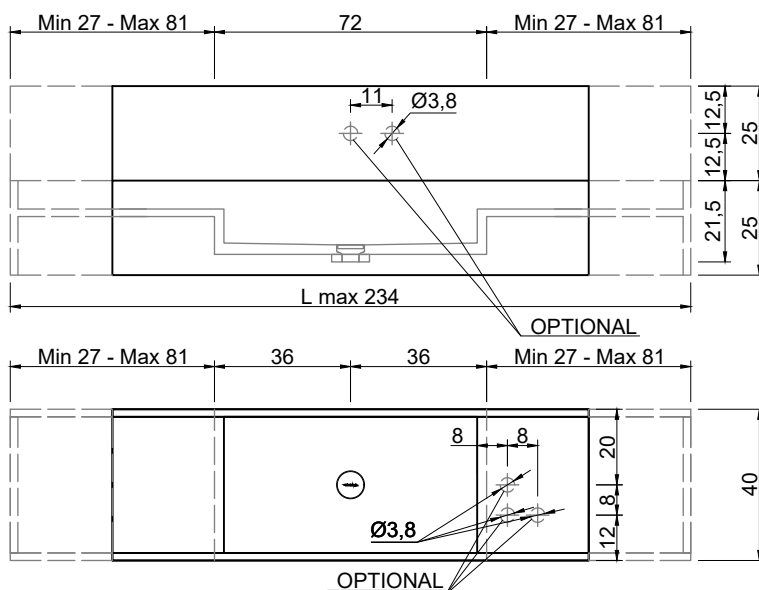

Marmo
Marble