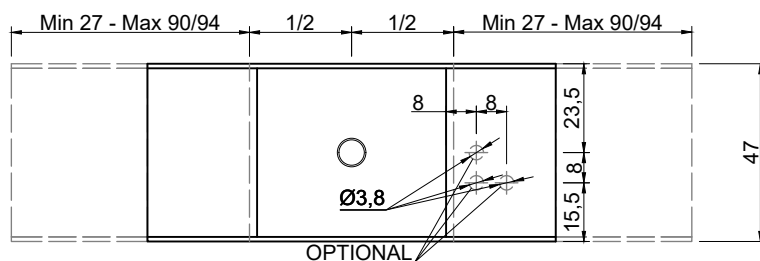

Moodlight Moodlight

Troppopieno automatico invisibile Valido solo per la versione in Moodlight.

La piletta si apre automaticamente al raggiungimento del livello di sicurezza PREDEFINITO, permettendo all'acqua di defluire.

Automatic invisible Overflow
Valid only for the Moodlight version.
The drain opens automatically when the PRESET safety level is reached allowing the water to drain away.