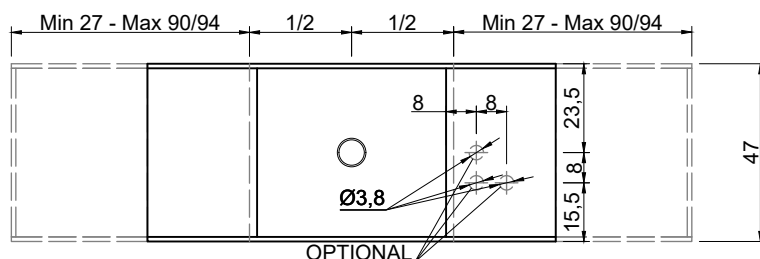

The Moodlight version features the drain system with an invisible automatic overflow.

TOP CON ALZATA TOP WITH BACKSPLASH CON FIANCHI DI CHIUSURA WITH CLOSED SIDES

Marmo Marble

Moodlight Moodlight

Troppopieno automatico invisibile
Valido solo per la versione in
Moodlight.