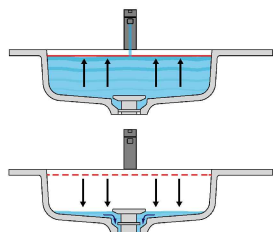

**Moodlight
Moodlight**