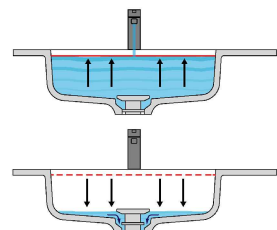

Moodlight Moodlight

Troppopieno automatico invisibile
Valido solo per la versione in Moodlight.

La piletta si apre automaticamente al raggiungimento del livello di sicurezza PREDEFINITO, permettendo all'acqua di defluire.

Automatic invisible Overflow

Valid only for the Moodlight version. The drain opens automatically when the PRESET safety level is reached allowing the water to drain away.