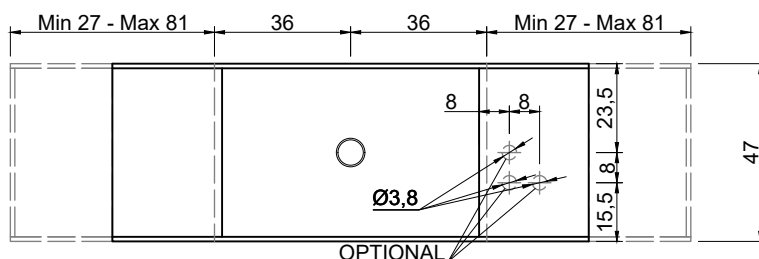

**Moodlight
Moodlight**