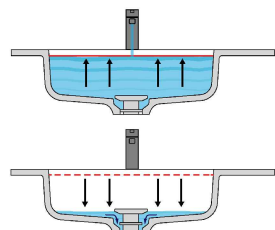

Moodlight Moodlight

Troppopieno automatico invisibile Valido solo per la versione in Moodlight.

La piletta si apre automaticamente al raggiungimento del livello di sicurezza PREDEFINITO, permettendo all'acqua di defluire.

Automatic invisible Overflow
Valid only for the Moodlight version.
The drain opens automatically when the PRESET safety level is reached allowing the water to drain away.