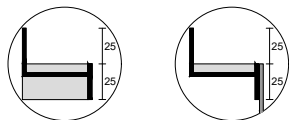

TOP CON ALZATA TOP WITH BACKSPLASH CON FIANCHI DI CHIUSURA WITH CLOSED SIDES