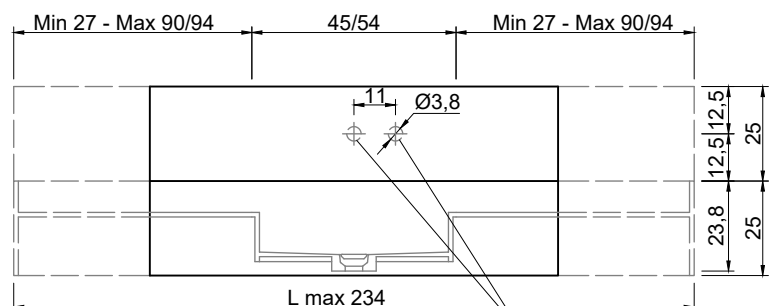

Automatic invisible Overflow

Valid only for the Moodlight version. The drain opens automatically when the PRESET safety level is reached allowing the water to drain away.

Marmo
Marble

Moodlight
Moodlight