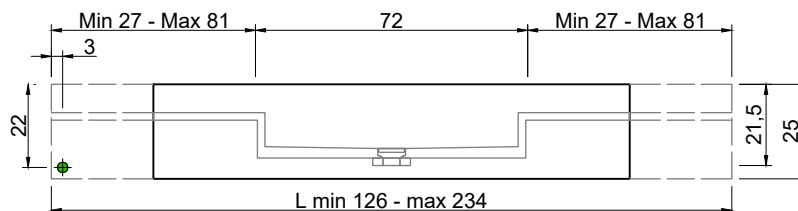

LAVABO CENTRATO CON CANALE CENTERED SINK WITH CANAL IN NICCHIA WITHIN WALLS

= Alimentazione elettrica DC 12V
Power supply DC 12V

**Marmo
Marble**