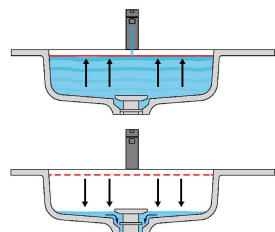

The Moodlight version features the drain system with an invisible automatic overflow.

TOP CON ALZATA TOP WITH BACKSPLASH CON FIANCHI DI CHIUSURA WITH CLOSED SIDES

Marmo Marble

Moodlight Moodlight

Troppopieno automatico invisibile
Valido solo per la versione in
Moodlight.