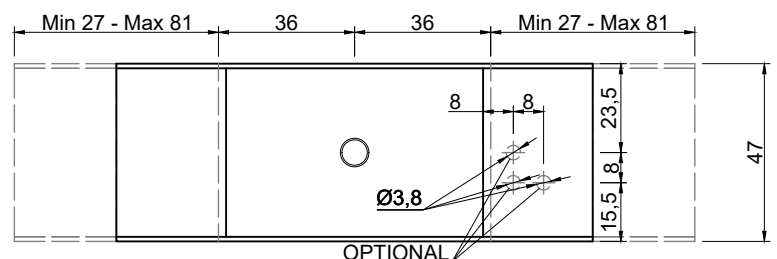

**Moodlight
Moodlight**