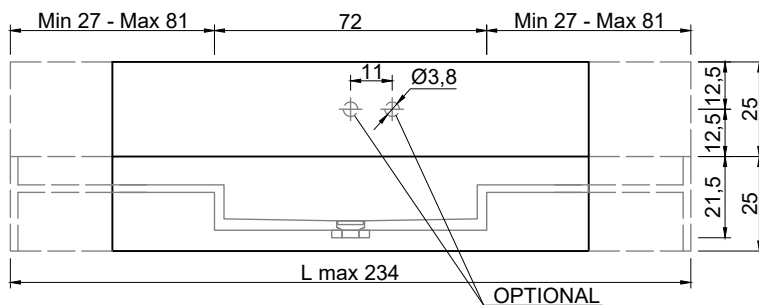

TOP CON ALZATA TOP WITH BACKSPLASH CON FIANCHI DI CHIUSURA WITH CLOSED SIDES

**Marmo
Marble**