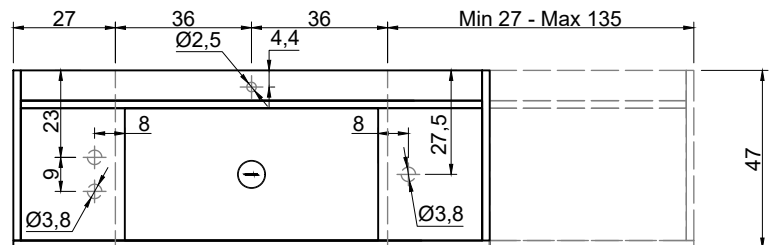

LAVABO DECENTRATO CON CANALE OFF CENTER SINK WITH CANAL CON FIANCHI DI CHIUSURA WITH CLOSED SIDES

= Alimentazione elettrica DC 12V
Power supply DC 12V

Versione sinistra - Left version

**Marmo
Marble**