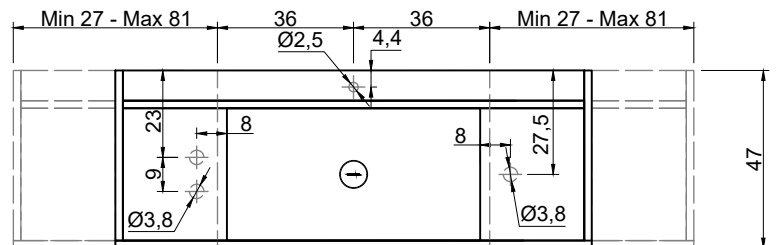

LAVABO CENTRATO CON CANALE CENTERED SINK WITH CANAL CON FIANCHI DI CHIUSURA WITH CLOSED SIDES

= Alimentazione elettrica DC 12V
Power supply DC 12V

**Marmo
Marble**