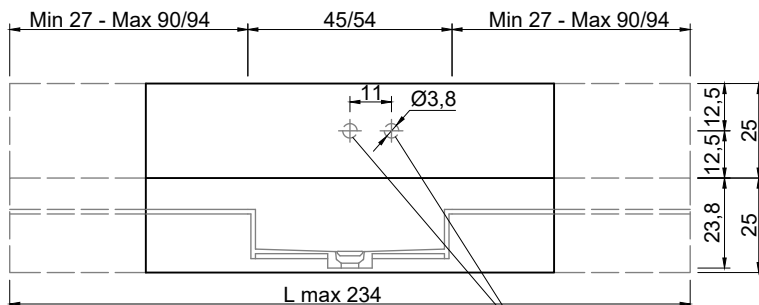

Moodlight Moodlight

Troppopieno automatico invisibile
Valido solo per la versione in Moodlight.

La piletta si apre automaticamente al raggiungimento del livello di sicurezza PREDEFINITO, permettendo all'acqua di defluire.

Automatic invisible Overflow

Valid only for the Moodlight version. The drain opens automatically when the PRESET safety level is reached allowing the water to drain away.