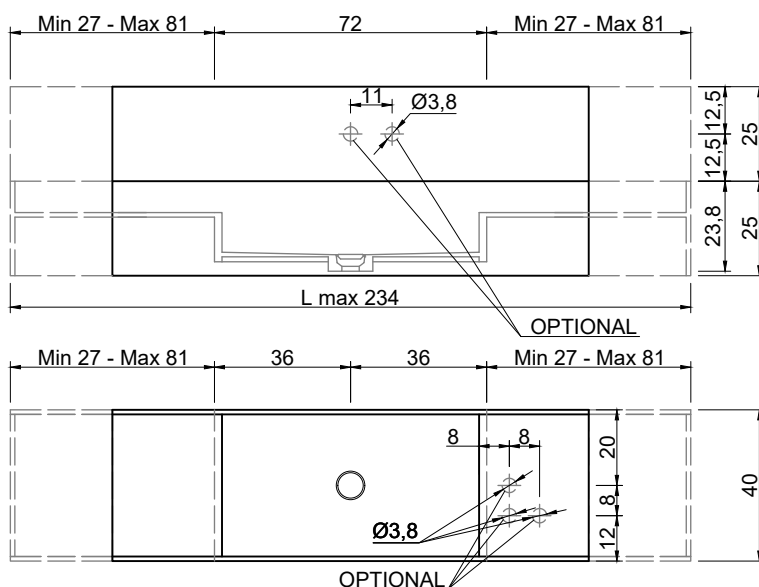

Automatic invisible Overflow
Valid only for the Moodlight version.
The drain opens automatically when the PRESET safety level is reached allowing the water to drain away.

Marmo
Marble

Moodlight
Moodlight