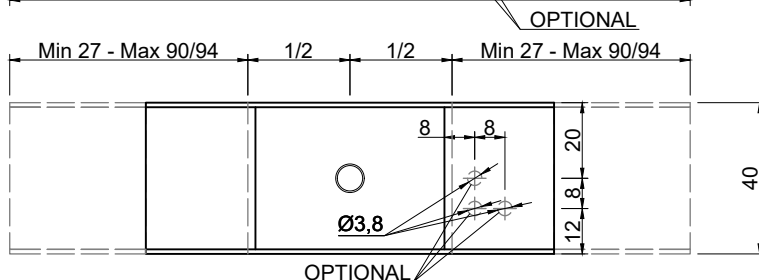

Moodlight Moodlight

Troppopieno automatico invisibile
Valido solo per la versione in Moodlight.

La piletta si apre automaticamente al raggiungimento del livello di sicurezza PREDEFINITO, permettendo all'acqua di defluire.

Automatic invisible Overflow

Valid only for the Moodlight version. The drain opens automatically when the PRESET safety level is reached allowing the water to drain away.