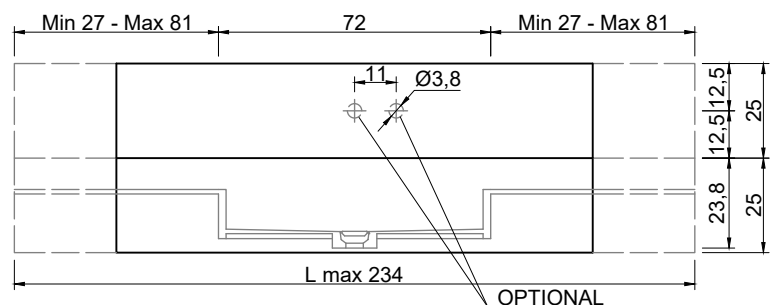

**Moodlight
Moodlight**