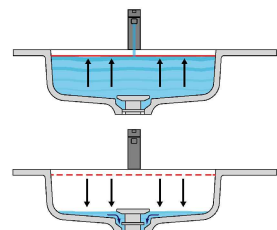

Moodlight Moodlight

Troppopieno automatico invisibile
Valido solo per la versione in
Moodlight.

La piletta si apre automaticamente al raggiungimento del livello di sicurezza PREDEFINITO, permettendo all'acqua di defluire.

Automatic invisible Overflow

Valid only for the Moodlight version.
The drain opens automatically when the PRESET safety level is reached allowing the water to drain away.