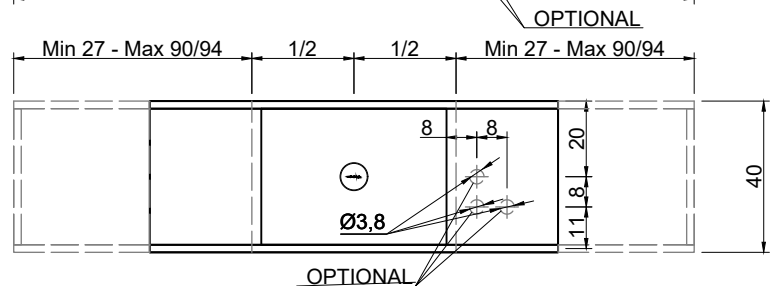

Automatic invisible Overflow

Valid only for the Moodlight version. The drain opens automatically when the PRESET safety level is reached allowing the water to drain away.

Marmo
Marble

Moodlight
Moodlight