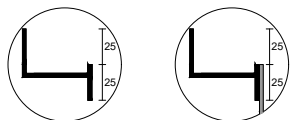

STREET Consolle STREET Furniture

Articolo: **STREET2047 prof. 47 + STREET4745/STREET4754 prof. 47**
Materiale: Marmo come da nostro campionario o Moodlight.
Troppopieno: NO

Descrizione: Top con lavabo integrato in Marmo o Moodlight, con sistema di scarico predisposto per sifone. La versione in Moodlight presenta il sistema di piletta con troppopieno invisibile.

Article: **STREET2047 prof. 47 + STREET4745/STREET4754 prof. 47**
Material: Marble as per our samples or Moodlight.
Overflow: NO

Description: Top with integrated sink in Marble or Moodlight, with drain prepared for siphon.
The Moodlight version features the drain system with an invisible automatic overflow.

TOP CON ALZATA TOP WITH BACKSPLASH IN NICCHIA WITHIN WALLS