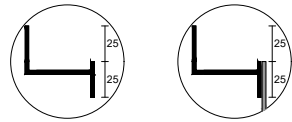

TOP CON ALZATA TOP WITH BACKSPLASH IN NICCHIA WITHIN WALLS