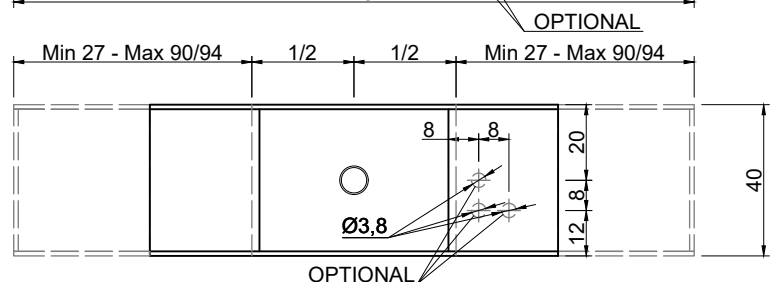

Automatic invisible Overflow

Valid only for the Moodlight version. The drain opens automatically when the PRESET safety level is reached allowing the water to drain away.

Marmo
Marble

Moodlight
Moodlight