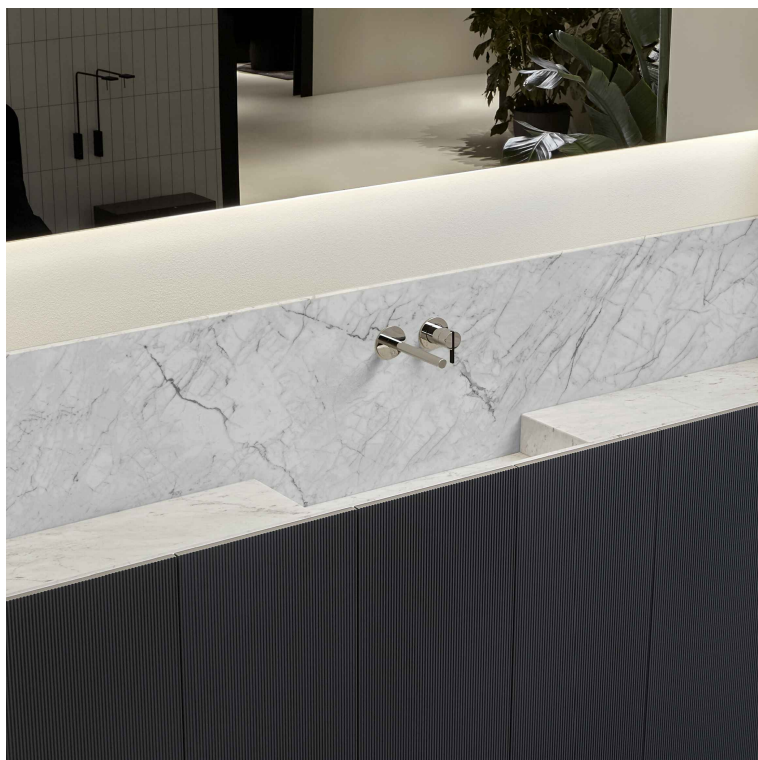

STREET Consolle STREET Furniture

Articolo: **STREET1047 prof. 47 + STREET4745/STREET4754 prof. 47**

Materiale: Marmo come da nostro campionario o Moodlight.

Troppopieno: NO

Descrizione: Top con lavabo integrato in Marmo o Moodlight, con sistema di scarico predisposto per sifone. La versione in Moodlight presenta il sistema di piletta con troppopieno invisibile.

Article: **STREET1047 prof. 47 + STREET4745/STREET4754 prof. 47**

Material: Marble as per our samples or Moodlight.

Overflow: NO

Description: Top with integrated sink in Marble or Moodlight, with drain prepared for siphon.

The Moodlight version features the drain system with an invisible automatic overflow.

TOP CON ALZATA TOP WITH BACKSPLASH CON FIANCHI DI CHIUSURA WITH CLOSED SIDES