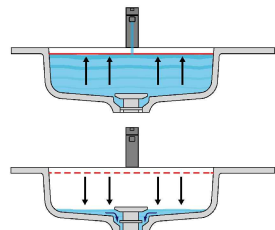

**Moodlight
Moodlight**