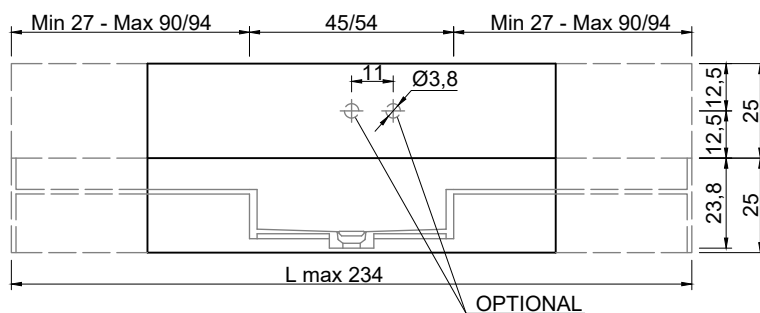

The Moodlight version features the drain system with an invisible automatic overflow.

TOP CON ALZATA TOP WITH BACKSPLASH CON FIANCHI DI CHIUSURA WITH CLOSED SIDES

Marmo Marble

Moodlight Moodlight

Troppopieno automatico invisibile
Valido solo per la versione in
Moodlight.