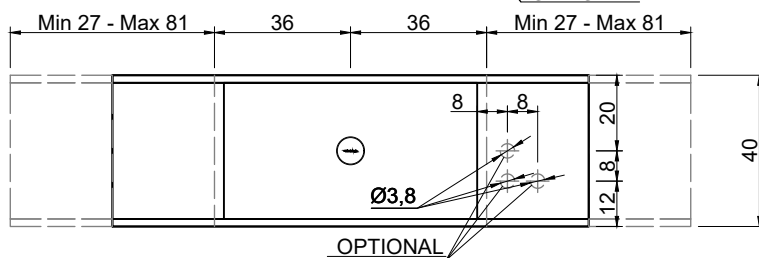

Moodlight Moodlight

Troppopieno automatico invisibile
Valido solo per la versione in
Moodlight.

La piletta si apre automaticamente al raggiungimento del livello di sicurezza PREDEFINITO, permettendo all'acqua di defluire.

Automatic invisible Overflow

Valid only for the Moodlight version.
The drain opens automatically when the PRESET safety level is reached allowing the water to drain away.