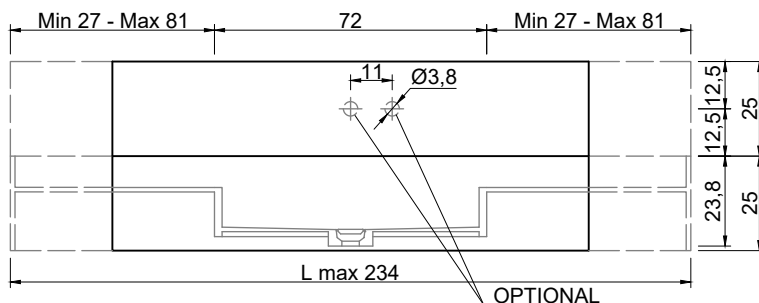

**Moodlight
Moodlight**