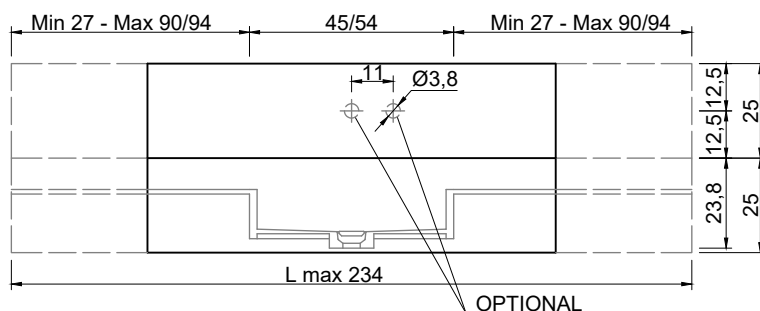

Moodlight Moodlight

Troppopieno automatico invisibile Valido solo per la versione in Moodlight.

La piletta si apre automaticamente al raggiungimento del livello di sicurezza PREDEFINITO, permettendo all'acqua di defluire.

Automatic invisible Overflow
Valid only for the Moodlight version.
The drain opens automatically when the PRESET safety level is reached allowing the water to drain away.