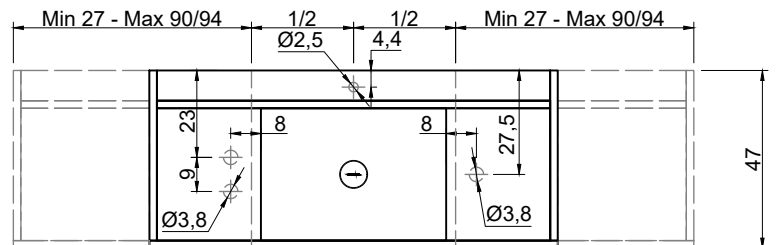

LAVABO CENTRATO CON CANALE CENTERED SINK WITH CANAL CON FIANCHI DI CHIUSURA WITH CLOSED SIDES

= Alimentazione elettrica DC 12V
Power supply DC 12V

**Marmo
Marble**