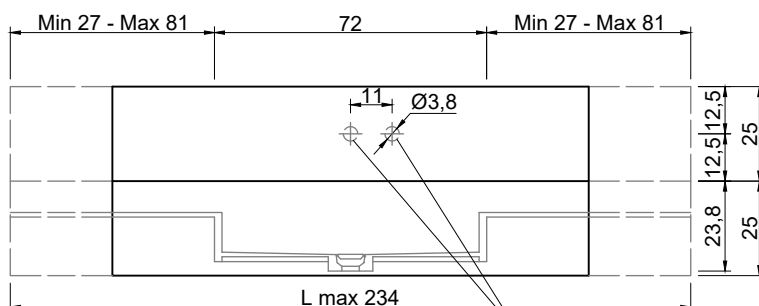

Moodlight Moodlight

Troppopieno automatico invisibile
Valido solo per la versione in
Moodlight.

La piletta si apre automaticamente al raggiungimento del livello di sicurezza PREDEFINITO, permettendo all'acqua di defluire.

Automatic invisible Overflow

Valid only for the Moodlight version.
The drain opens automatically when the PRESET safety level is reached allowing the water to drain away.