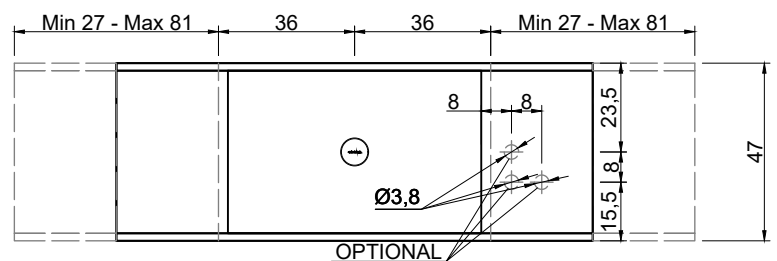

**Moodlight
Moodlight**