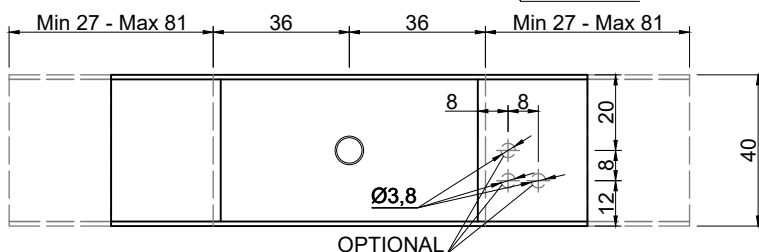

Moodlight Moodlight

Troppopieno automatico invisibile
Valido solo per la versione in
Moodlight.

La piletta si apre automaticamente al raggiungimento del livello di sicurezza PREDEFINITO, permettendo all'acqua di defluire.

Automatic invisible Overflow

Valid only for the Moodlight version.
The drain opens automatically when the PRESET safety level is reached allowing the water to drain away.