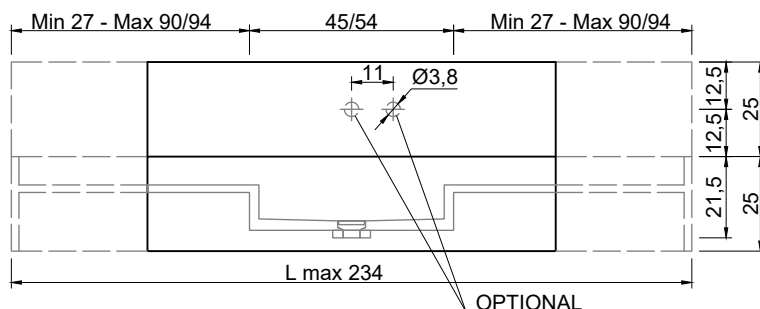

The Moodlight version features the drain system with an invisible automatic overflow.

TOP CON ALZATA TOP WITH BACKSPLASH CON FIANCHI DI CHIUSURA WITH CLOSED SIDES

Marmo Marble

Moodlight Moodlight

Troppopieno automatico invisibile
Valido solo per la versione in
Moodlight.